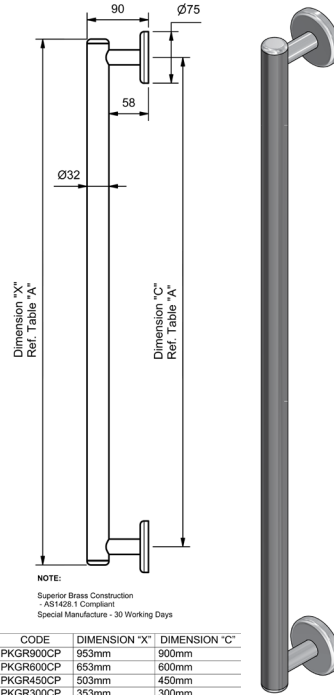

GRAB RAILS

THE REAL 15 YEAR
WARRANTY

CHROME

PARK BRASS GRAB RAILS

PARK GRAB RAILS - STRAIGHT

- CHROME PLATED BRASS

900MM PKGR900CP

600MM PKGR600CP

450MM PKGR450CP

300MM PKGR300CP

STAINLESS STEEL GRAB RAILS

STAINLESS STEEL GRAB RAILS

- STRAIGHT

900MM DGR900SS

600MM DGR600SS

450MM DGR450SS

300MM DGR300SS

HANG SELL PACKAGING

STAINLESS STEEL GRAB RAILS

- RIGHT ANGLE

450 X 450 POLISHED DGR450X450SS

450 X 450 BRUSHED DGR450X450BSS