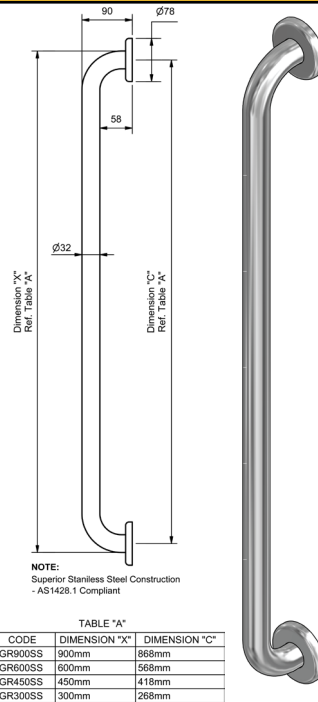

GRAB RAILS

THE REAL 15 YEAR
WARRANTY

CHROME

PARK BRASS GRAB RAILS

PARK GRAB RAILS - STRAIGHT

- CHROME PLATED BRASS

900MM PKGR900CP

600MM PKGR600CP

450MM PKGR450CP

300MM PKGR300CP

STAINLESS STEEL GRAB RAILS

STAINLESS STEEL GRAB RAILS

- STRAIGHT

900MM DGR900SS

600MM DGR600SS

450MM DGR450SS

300MM DGR300SS

HANG SELL PACKAGING

STAINLESS STEEL GRAB RAILS

- RIGHT ANGLE

450 X 450 POLISHED DGR450X450SS

450 X 450 BRUSHED DGR450X450BSS