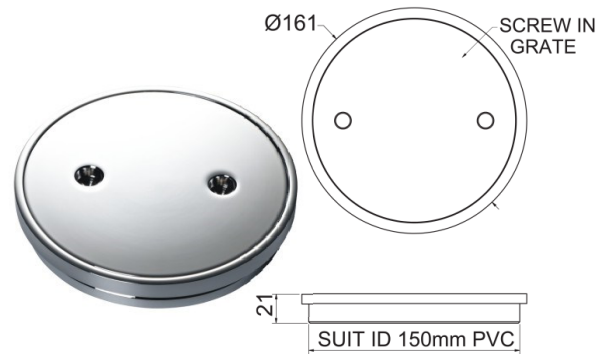

CLEANOUT WASTES

CHROME

CLEANOUT

- suit 100mm PVC & FLARED COPPER

BRASS BFC100BR
CHROME BFC100CP

GAS SEAL CLEANOUT

- with HDPE TAIL & GAS SEAL O'RING suit 100mm PVC

CHROME BFC100GOPBR
SATIN CHROME BFC100GOPCP

CLEANOUT

- suit 150mm PVC & FLARED COPPER

BRASS BFC150BR
CHROME BFC150CP

CLEANOUT KEY

- suit 100 & 150 mm CLEANOUT

CLEANKEY100150