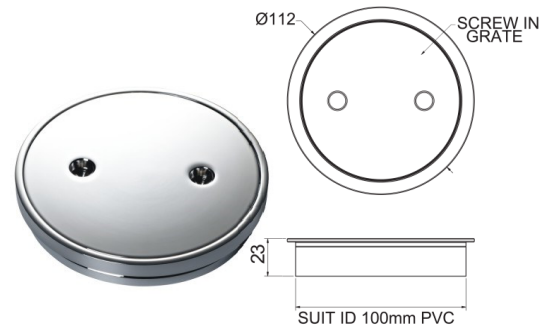

CLEANOUT WASTES

CHROME

CLEANOUT

- suit 100mm PVC & FLARED COPPER

BRASS BFC100BR
CHROME BFC100CP

GAS SEAL CLEANOUT

- with HDPE TAIL & GAS SEAL O'RING suit 100mm PVC

CHROME BFC100GOPBR
SATIN CHROME BFC100GOPCP

CLEANOUT

- suit 150mm PVC & FLARED COPPER

BRASS BFC150BR
CHROME BFC150CP

CLEANOUT KEY

- suit 100 & 150 mm CLEANOUT

CLEANKEY100150