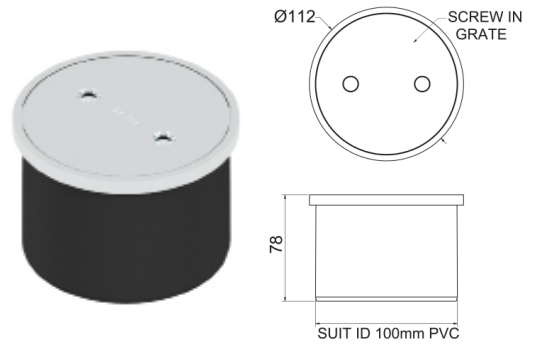

CLEANOUT WASTES

CHROME

CLEANOUT

- suit 100mm PVC & FLARED COPPER

BRASS BFC100BR
CHROME BFC100CP

GAS SEAL CLEANOUT

- with HDPE TAIL & GAS SEAL O'RING suit 100mm PVC

CHROME BFC100GOPBR
SATIN CHROME BFC100GOPCP

CLEANOUT

- suit 150mm PVC & FLARED COPPER

BRASS BFC150BR
CHROME BFC150CP

CLEANOUT KEY

- suit 100 & 150 mm CLEANOUT

CLEANKEY100150