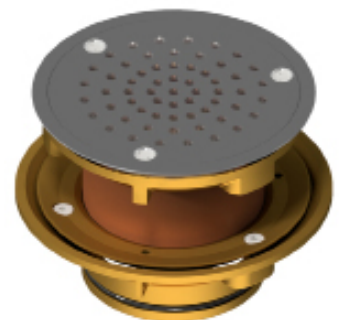

CHROME

**PLEASE NOTE:
ALL SECURITY WASTES ARE SPECIAL
MANUFACTURE AND THE LEAD TIME
IS 6 WORKING WEEKS FROM RECEIPT
OF ORDER**

40 X 80 mm SECURITY BASIN WASTE
- with CONCEALED WATERWAY &
SUPPLIED WITH SNAKE EYE SCEW

CHROME PWSR4080CP

32 mm 2 PART SECURITY BASIN WASTE
- with CONCEALED WATERWAY &
SUPPLIED WITH SNAKE EYE SCEW

CHROME WTSR32-40CCP

100 mm SECURITY FLOOR WASTE
- with CONCEALED WATERWAY &
SUPPLIED WITH SNAKE EYE SCEW

CHROME SFGSRP100CP

Also available within the Security range of products from Harbic Brassware:

**Dual Membrane Floor Wastes
suit 100mm PVC**

Security Grate to suit Vinyl Floors

**150 x 100mm Watchhouse Grate
with 6mm holes**