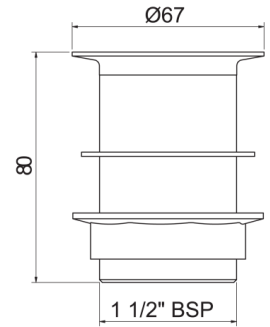

CHROME

**PLEASE NOTE:
ALL SECURITY WASTES ARE SPECIAL
MANUFACTURE AND THE LEAD TIME
IS 6 WORKING WEEKS FROM RECEIPT
OF ORDER**

40 X 80 mm SECURITY BASIN WASTE
- with CONCEALED WATERWAY &
SUPPLIED WITH SNAKE EYE SCEW

CHROME PWSR4080CP

32 mm 2 PART SECURITY BASIN WASTE
- with CONCEALED WATERWAY &
SUPPLIED WITH SNAKE EYE SCEW

CHROME WTSR32-40CCP

100 mm SECURITY FLOOR WASTE
- with CONCEALED WATERWAY &
SUPPLIED WITH SNAKE EYE SCEW

CHROME SFGSRP100CP

Also available within the Security range of products from Harbic Brassware:

**Dual Membrane Floor Wastes
suit 100mm PVC**

Security Grate to suit Vinyl Floors

**150 x 100mm Watchhouse Grate
with 6mm holes**