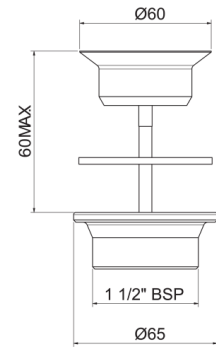

CHROME

**PLEASE NOTE:
ALL SECURITY WASTES ARE SPECIAL
MANUFACTURE AND THE LEAD TIME
IS 6 WORKING WEEKS FROM RECEIPT
OF ORDER**

40 X 80 mm SECURITY BASIN WASTE
- with CONCEALED WATERWAY &
SUPPLIED WITH SNAKE EYE SCEW

CHROME PWSR4080CP

32 mm 2 PART SECURITY BASIN WASTE
- with CONCEALED WATERWAY &
SUPPLIED WITH SNAKE EYE SCEW

CHROME WTSR32-40CCP

100 mm SECURITY FLOOR WASTE
- with CONCEALED WATERWAY &
SUPPLIED WITH SNAKE EYE SCEW

CHROME SFGSRP100CP

Also available within the Security range of products from Harbic Brassware:

**Dual Membrane Floor Wastes
suit 100mm PVC**

Security Grate to suit Vinyl Floors

**150 x 100mm Watchhouse Grate
with 6mm holes**