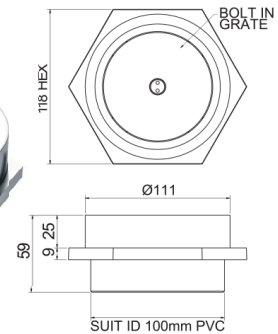

CHROME

**PLEASE NOTE:
ALL SECURITY WASTES ARE SPECIAL
MANUFACTURE AND THE LEAD TIME
IS 6 WORKING WEEKS FROM RECEIPT
OF ORDER**

40 X 80 mm SECURITY BASIN WASTE
- with CONCEALED WATERWAY &
SUPPLIED WITH SNAKE EYE SCEW

CHROME PWSR4080CP

32 mm 2 PART SECURITY BASIN WASTE
- with CONCEALED WATERWAY &
SUPPLIED WITH SNAKE EYE SCEW

CHROME WTSR32-40CCP

100 mm SECURITY FLOOR WASTE
- with CONCEALED WATERWAY &
SUPPLIED WITH SNAKE EYE SCEW

CHROME SFGSRP100CP

Also available within the Security range of products from Harbic Brassware:

**Dual Membrane Floor Wastes
suit 100mm PVC**

Security Grate to suit Vinyl Floors

**150 x 100mm Watchhouse Grate
with 6mm holes**