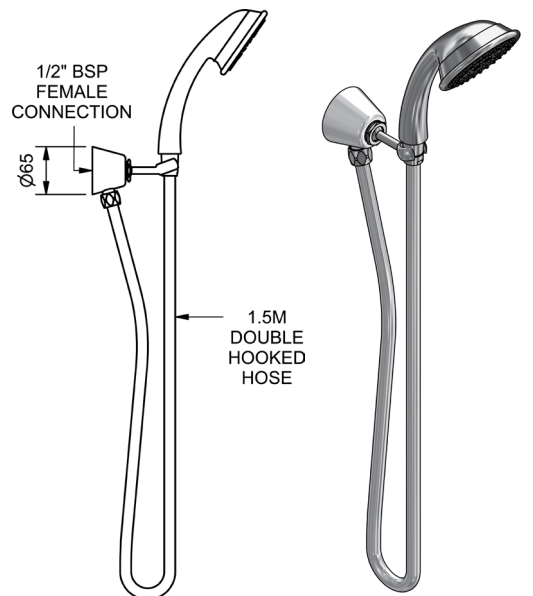

RAIL SHOWERS

THE REAL 15 YEAR
WARRANTY

CHROME

FIESTA HAND SHOWER SET - SINGLE FUNCTION

CHROME HSFS1CP

HANG SELL PACKAGING

DRILL FREE HAND SHOWERS

DRILL FREE HAND SHOWER SET - SINGLE FUNCTION

CHROME HSDF1CP

HANG SELL PACKAGING

Drill Free Installation with Suction Cap or Sticky Pad

PREMIER HAND SHOWER & WALL BRACKET SET - FIVE FUNCTION

CHROME HSPRS3CP

HANG SELL PACKAGING

1.5M DOUBLE HOOKED HOSE