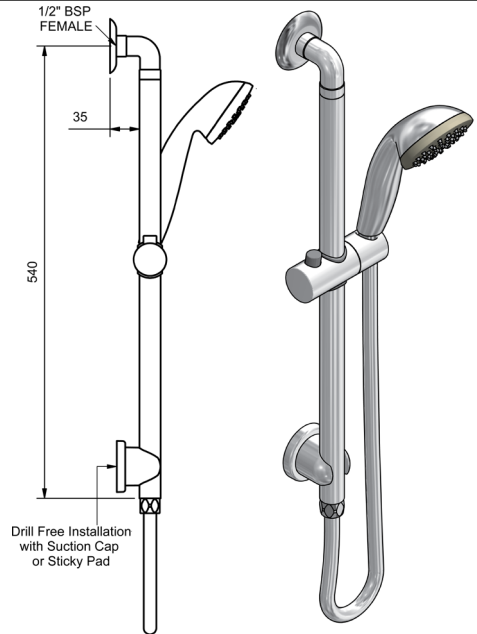

RAIL SHOWERS

THE REAL 15 YEAR
WARRANTY

CHROME

FIESTA HAND SHOWER SET - SINGLE FUNCTION

CHROME HSFS1CP

HANG SELL PACKAGING

DRILL FREE HAND SHOWERS

DRILL FREE HAND SHOWER SET - SINGLE FUNCTION

CHROME HSDF1CP

HANG SELL PACKAGING

Drill Free Installation with Suction Cap or Sticky Pad

PREMIER HAND SHOWER & WALL BRACKET SET - FIVE FUNCTION

CHROME HSPRS3CP

HANG SELL PACKAGING

1.5M DOUBLE HOOKED HOSE