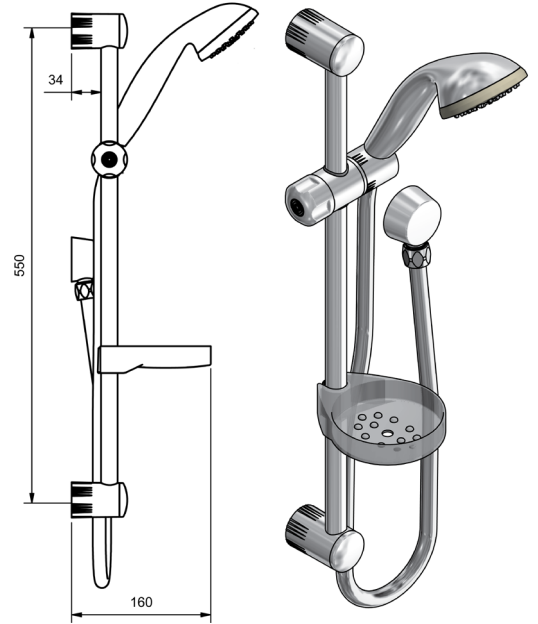

RAIL SHOWERS

THE REAL 15 YEAR
WARRANTY

CHROME

FIESTA HAND SHOWER SET - SINGLE FUNCTION

CHROME HSFS1CP

HANG SELL PACKAGING

DRILL FREE HAND SHOWERS

DRILL FREE HAND SHOWER SET - SINGLE FUNCTION

CHROME HSDF1CP

HANG SELL PACKAGING

Drill Free Installation with Suction Cap or Sticky Pad

PREMIER HAND SHOWER & WALL BRACKET SET - FIVE FUNCTION

CHROME HSPRS3CP

HANG SELL PACKAGING

1.5M DOUBLE HOOKED HOSE